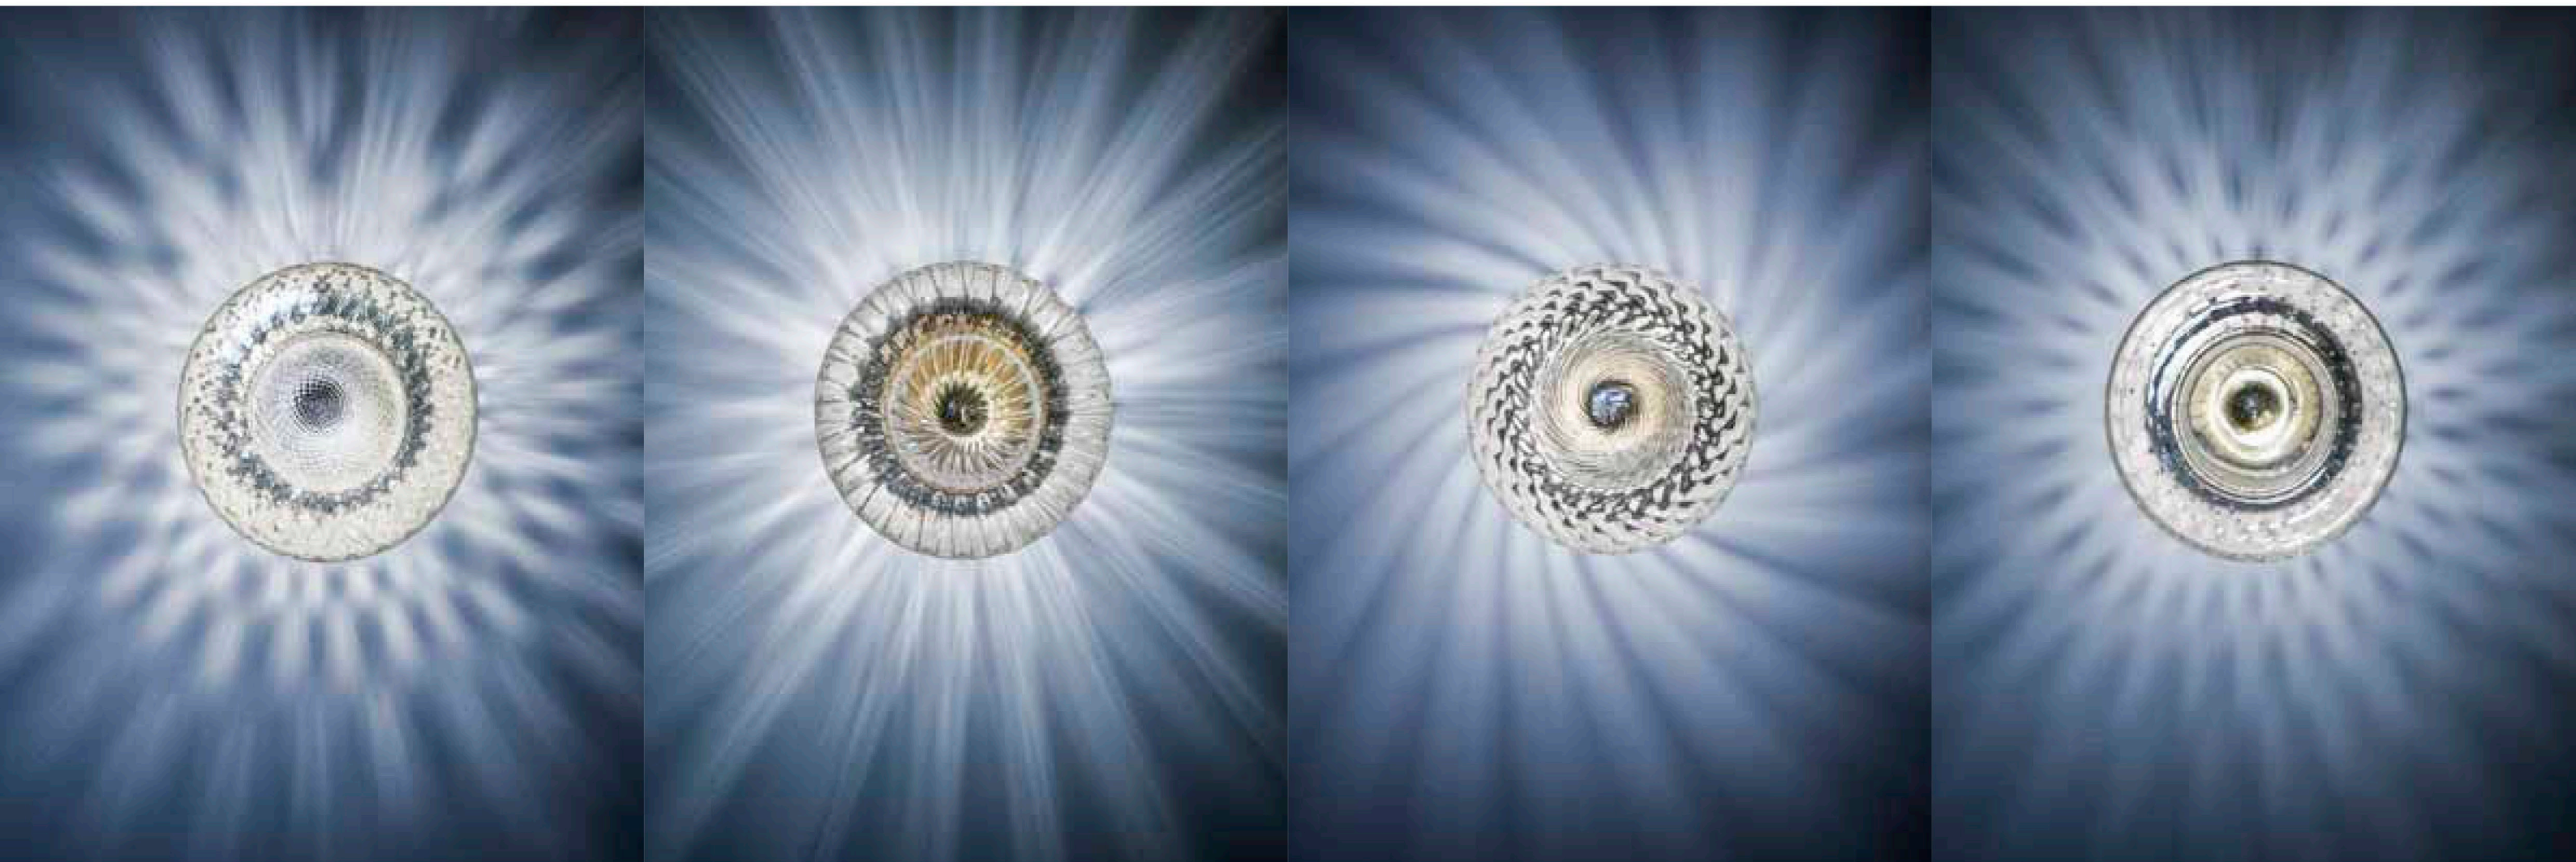

The glass diffuser of the BALL collection is blown by expert glass masters. Each glass is unique; each glass is 100% Made in Italy.

BALLOTON

Technique used to obtain a particular optical effect. It is based on the use of a metal die, with the inner walls containing small square based pyramidal "spikes" which, when the glass is blown, result in a cross-relief pattern.

Tecnica usata per ottenere un particolare effetto ottico. Si basa sull'uso di uno stampo in metallo contenente all'interno delle punte a piccola piramide a base quadrata che, nella soffiatura, danno un effetto di rilievo incrociato.

RIGADIN

Thin ribbing obtained by blowing a glass object inside an open die, generally in bronze, which has some grooves with a triangular cross-section.

Decoro ottenuto soffiando la pallina in uno stampo, in genere di bronzo, che porta delle scanalature a sezione triangolare. La péa diventa costolata.

choose & turn

Wall sconce applique
Glass BALLOTON clear with brushed burnished structure

Applique
vetro BALLOTON cristallo con montatura oro spazzolato

Use of traditional manufacturing techniques for the diffusers of BALL collection; made of transparent blown glass and glossy milky white, when enlightened, they develop particular effects of light and shadows on the walls.